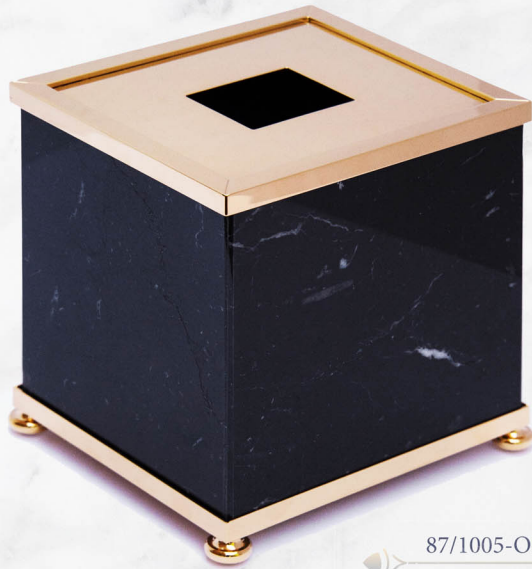

87/1005-O

87/1006-O

88/1005-O