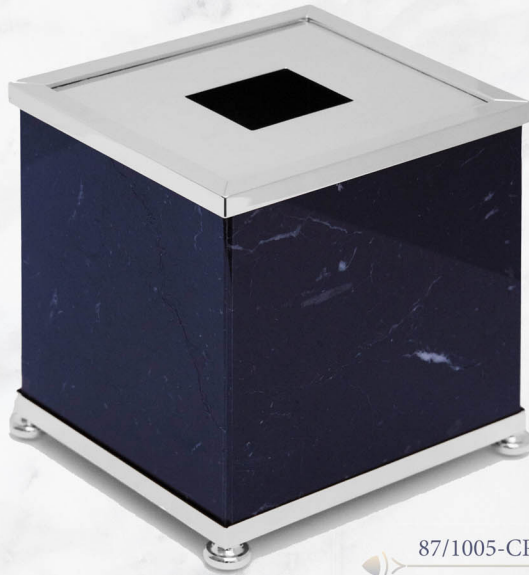

87/1005-CR