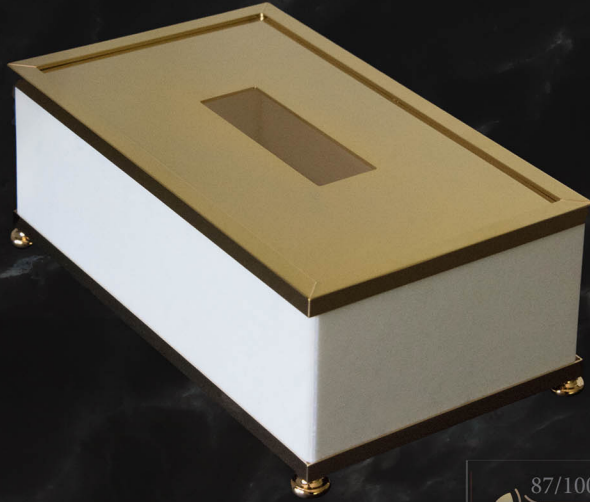

Dimensions are as follows:

Jars/brush holders:

90x90x125h

Soap/Lotion dispensers:

90x90x140h

Toilet brushes:

100x100x250/420h

Bins:

185x185x225h

Boutique Tissue Boxes:

130x145x160h

Rectangular Tissue Boxes:

260x145x95h

Trays

25x32x50h

*~ As measured in
millimetres*

90/1001-WH-O

ZODIAC
London

89/1002-WH-O

89/1001-WH-O

87/1001-WH-O

87/1002-WH-O

88/1001-WH-O

ZODIAC
London