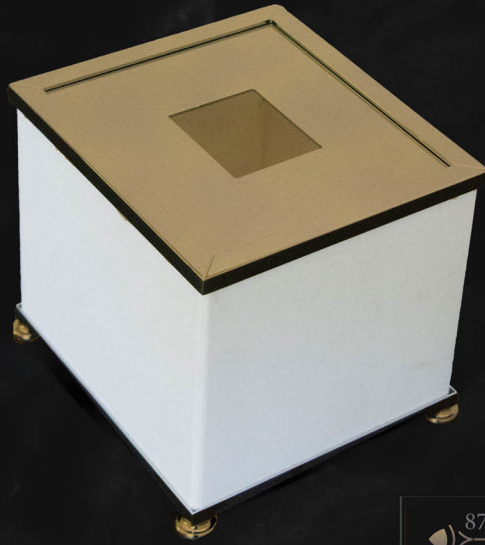

Dimensions are as follows:

Jars/brush holders:

90x90x125h

Soap/Lotion dispensers:

90x90x140h

Toilet brushes:

100x100x250/420h

Bins:

90/1001-WH-O

ZODIAC
London

89/1002-WH-O

89/1001-WH-O

87/1001-WH-O

87/1002-WH-O

88/1001-WH-O

ZODIAC
London