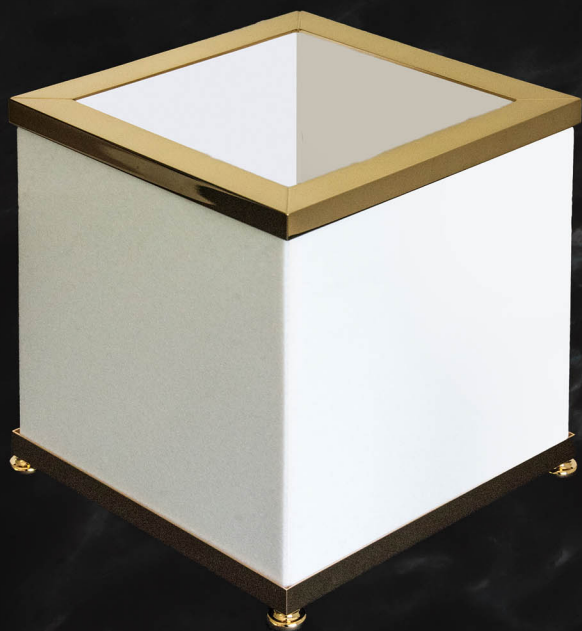

ZODIAC
London

89/1002-WH-O