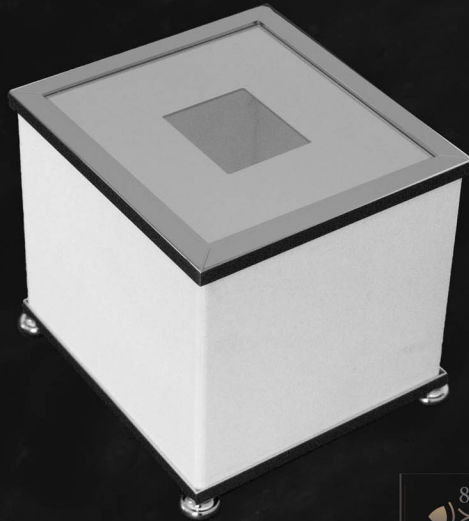

Dimensions are as follows:

Jars/brush holders:

90x90x125h

Soap/Lotion dispensers:

90x90x140h

Toilet brushes:

100x100x250/420h

Bins:

88/1005-WH-CR

90/1005-WH-CR

ZODIAC *London*

89/1006-WH-CR

89/1005-WH-CR

87/1005-WH-CR

87/1006-WH-CR

91/1005-WH-CR