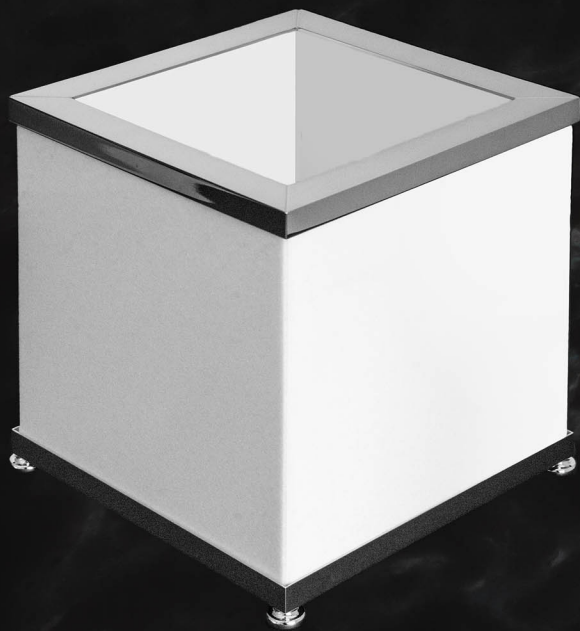

ZODIAC *London*

89/1006-WH-CR