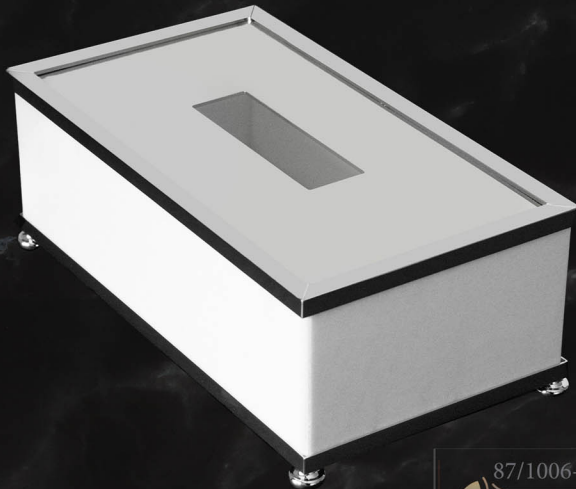

Dimensions are as follows:

Jars/brush holders:

90x90x125h

Soap/Lotion dispensers:

90x90x140h

Toilet brushes:

100x100x250/420h

Bins:

88/1005-WH-CR

90/1005-WH-CR

ZODIAC *London*

89/1006-WH-CR

89/1005-WH-CR

87/1005-WH-CR

87/1006-WH-CR

91/1005-WH-CR