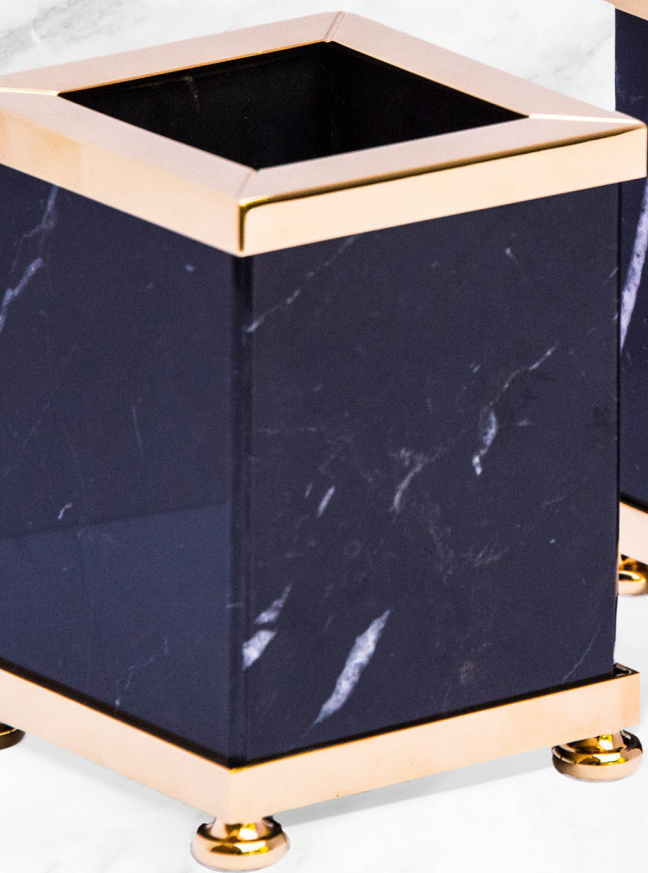

ZODIAC *London*

91/1005-O